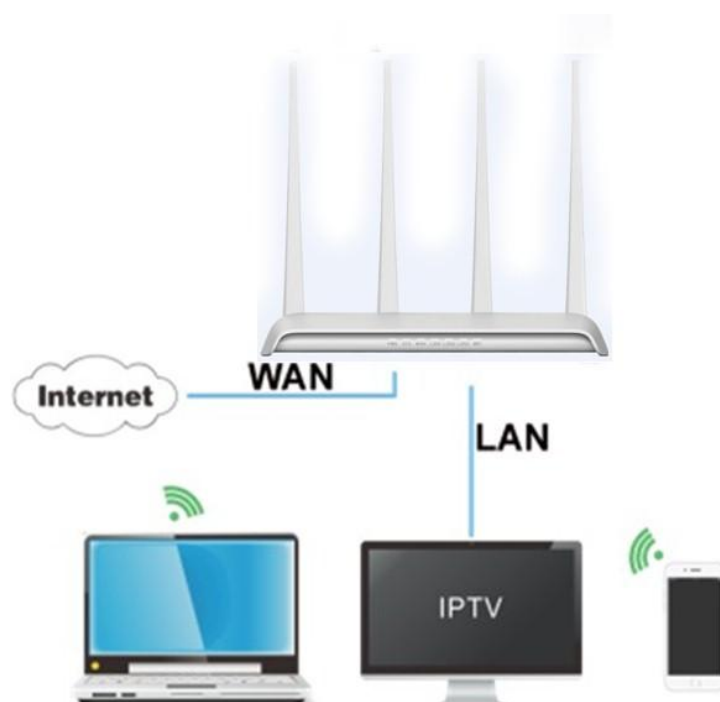

Application of topology