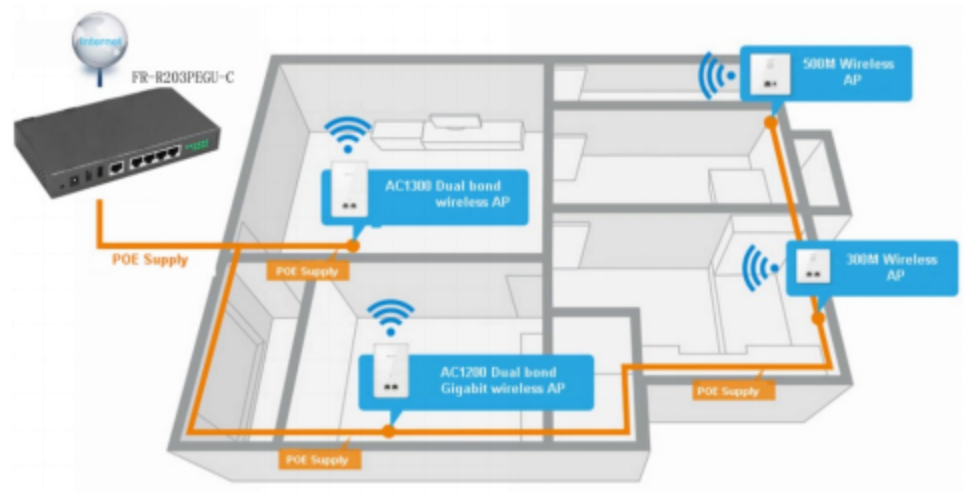

FR-R203PEGU-C

5-Port Gigabit AC+PoE Router(4-Port PoE)

Main Features

- 4*PoE ports compliant with 802.3at/af
- Supports Multi-WAN
- 5*10/100/1000Mbps RJ45 ports
- 1*USB3.0 port and 1*USB2.0 port
- Supports AC(AP managed)

Description

FR-R203PEGU-C is an integrated Gigabit router which has AC and PoE function, It could solve No-Wifi situation for Large-sized apartment or Complex layout apartment when it just one has a router. It is easy to install. Simple to set up. It is designed by arranging wireless AP panel in each room. It has unified management. It does not fear the wall barriers and can eliminate the covering corners. It can seamless roam easily. It has automatic cleaning function which can ensure the equipment run stably for a long time. It can provide quality, high-speed, stable wireless network coverage for home users, small and micro enterprises.

Application topology

Features

- 1 Port 10/100/1000Mbps RJ45 WAN port, 1 Port 10/100/1000Mbps RJ45 WAN/LAN optional port, 3 Port 10/100/1000Mbps RJ45 LAN port;
- Easy to understand ports, data transmission and PoE power supply status of LED port;
- The power supply up to 30W for each single PoE port and 60W for all PoE ports ;
- Support both wall-mounted and desktop operating environment ;
- Exquisite iron shell design, family info box makes the pipes easier to install.

Hardware Specification

Model Name	FR-R203PEGU-C
Chipset	MT7621+PD69104B
CPU Frequency	880MHz
RAM capacity	256MBytes (DDR3)
ROM capacity	16MBytes (SPI Flash)
Standards and Protocols	IEEE802.3i,IEEE802.3u,IEEE802.3ab,IEEE802.3at, IEEE802.3af
Interfaces	1*10/100/1000Mbps WAN Port(RJ45) 1*10/100/1000Mbps WAN/LAN optional Port(RJ45) 3*10/100/1000Mbps LAN Port(RJ45) 1*DC JACK 1*USB 2.0 Host Port 1*USB 3.0 Host Port
Button	Reset
PoE Ports(RJ45)	4*PoE ports compliant with 802.3at/af (WAN2/LAN1,LAN2,LAN3,LAN4)
Power Pin Assignment	1/2(+),3/6(-)
PoE Budget	60W